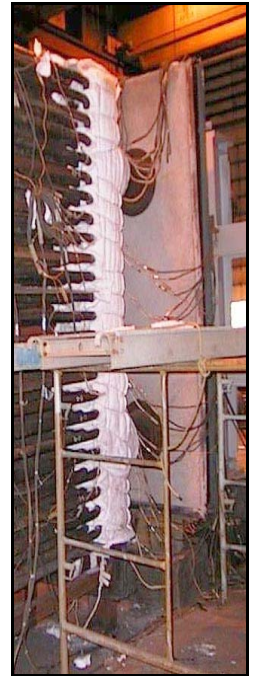

Temporary furnaces are one of our specialties

Maritime Stress erected a 35' x 35' x 45' Temporary furnace to stress relieve sections of 2 coke drums.

The picture shown is 1 of the 8 sections of the coke drums.

Over 240 headers pre-heated and post weld heat treated using electrical resistance method at customer's facility.

Post Weld Heat Treatment on slug catchers at the Goldboro Gas Plant.

30' Box beam wrapped and electrically pre-heated at customer's facility.